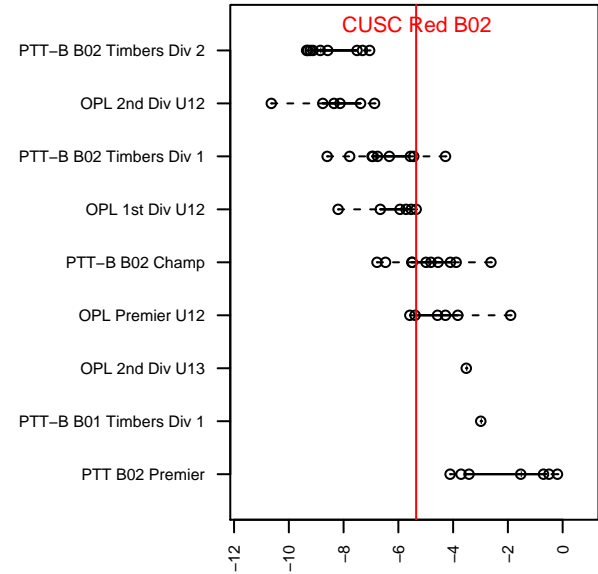

**attack and defense rating
relative to others at age
and all opponents in last 13 months**