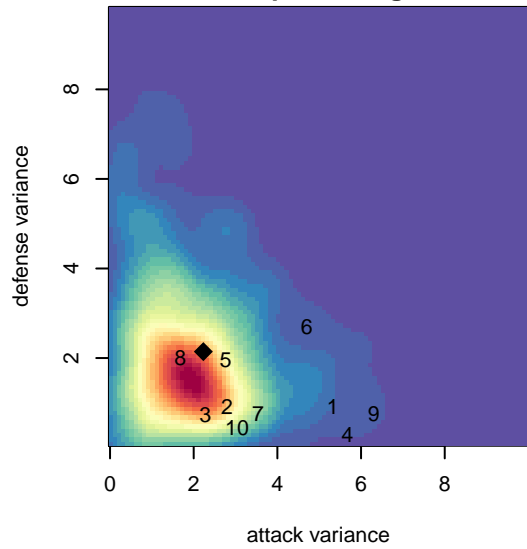

CUSC Red B02

Clackamas United SC
 Clackamas, OR
 B02 total strength=587
 attack=0.7 defense=0.33
 fall league = OPL 1st Div U12
 spr league = Spr OPL Zig Zag Div U12
 notes= Crossfire Oregon

alt names used:
 Crossfire CUSC Red
 Crossfire OR CUSC B02 Red
 Crossfire/CUSC '02 Red
 Crossfire OR Clackamas United SC Crossfire-
 Crossfire OR Clackamas United SC Crossfire-
 Crossfire OR Clackamas United SC Crossfire-
 Crossfire OR Clackamas United SC Crossfire-

Venues played:
 2014 Capital Cup BU12 Silver
 2014 Mt Hood Challenge U12
 2014 Summer Slam Gold U12
 2014 OPL First Division U12
 2014 Directors Cup OPL Silver U12
 2014 Spr OPL Zig Zag Division U12

**attack and defense variance (black dot)
relative to other teams
and top 10 in region**