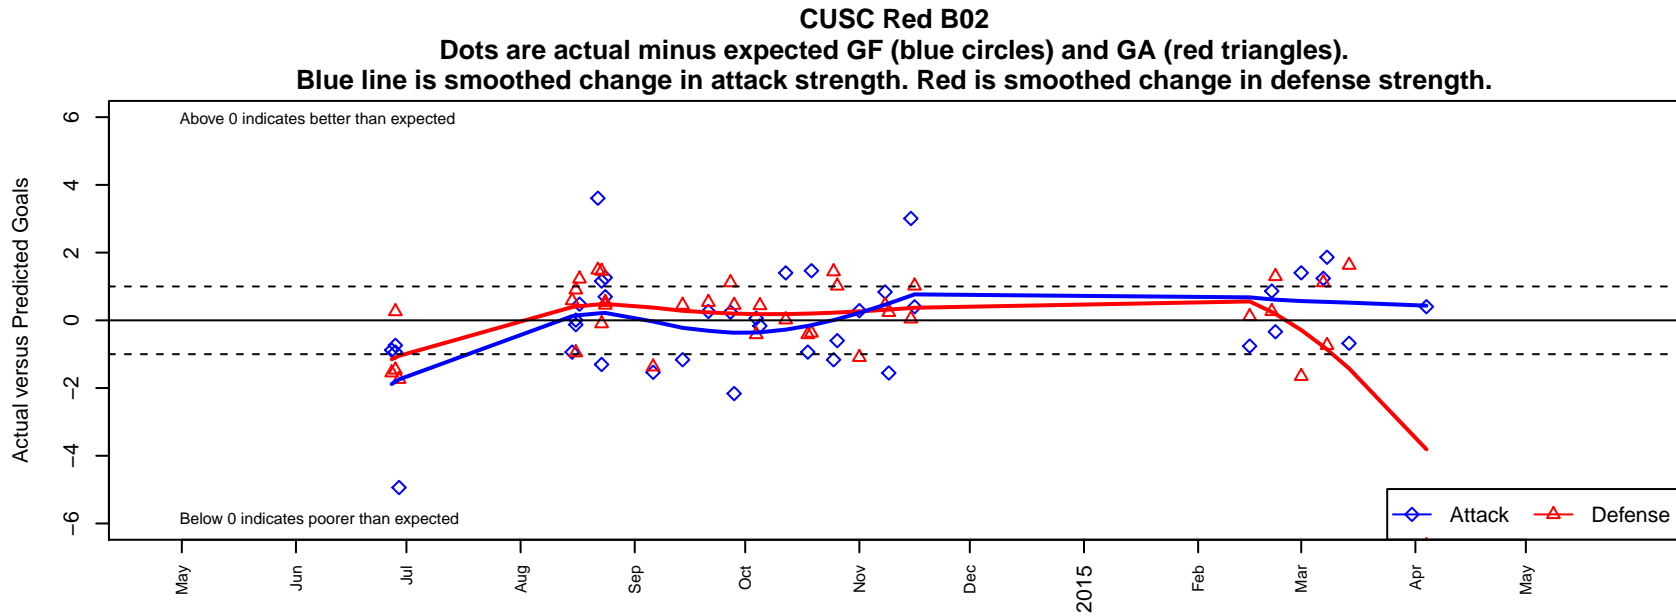

CUSC Red B02

Clackamas United SC
 Clackamas, OR
 B02 total strength=587
 attack=0.7 defense=0.33
 fall league = OPL 1st Div U12
 spr league = Spr OPL Zig Zag Div U12
 notes= Crossfire Oregon

alt names used:
 Crossfire CUSC Red
 Crossfire OR CUSC B02 Red
 Crossfire/CUSC '02 Red
 Crossfire OR Clackamas United SC Crossfire-
 Crossfire OR Clackamas United SC Crossfire-
 Crossfire OR Clackamas United SC Crossfire-
 Crossfire OR Clackamas United SC Crossfire-

Venues played:
 2014 Capital Cup BU12 Silver
 2014 Mt Hood Challenge U12
 2014 Summer Slam Gold U12
 2014 OPL First Division U12
 2014 Directors Cup OPL Silver U12
 2014 Spr OPL Zig Zag Division U12

**attack and defense variance (black dot)
relative to other teams
and top 10 in region**